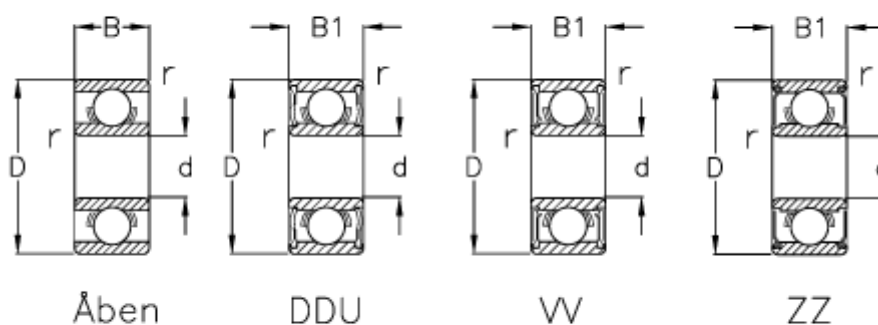

# Data Sheet

Article number: 570406006002  
Description: NSK Bearing 606 Open  
d=6 D=17 B=6

## Measures

B	= 6	Max rpm ZZ-WW = 38000
B1	= 6	r min = 0.3
d	= 6	Type = 606
D	= 17	
Load Cor (N)	= 835	
Load Cr (N)	= 2260	
Max rpm DD	= 34000	
Max rpm open	= 45000	